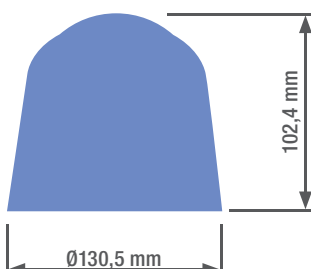

HYU-362
Ceiling mount (long)

HYU-214
Pole mount

HYU-358
Corner bracket

DIMENSIONS

CAMERA

Image sensor	1/3 CMOS, 4 MP		
Effective pixels	2688(H) x 1520(V)		
Resolution	Stream 1	4MP (20 fps), 3MP (20 fps), 1080P, 720P (25/30 fps)	
	Stream 2	640x360, (25/30 fps), 352x288 (25 fps), 352x240 (30 fps)	
Electronic shutter	1/3s ~ 1/100.000s		
IR illumination	20 ~ 30 meters		
Minimum illumination	0,01 lux F1.2 (AGC On) / 0 lux IR ON		

LENS

Lens	2,8 ~ 12 mm
Viewing angle	98° ~ 30°
Focus mode	Auto

FUNCTIONS

Day/night	Auto (ICR), programmed
OSD menu	Supported
Backlight compensation	BLC (configurable area), real WDR 120 dB
Noise reduction	3D-DNR
ROI	1 fixed zone
Motion detection	Supported
Privacy mask	Supported
Image configuration	Brightness, saturation, contrast, sharpness, mirror

ELECTRICAL & ENVIRONMENTAL

Power supply	12V DC (±25%)
Consumption	11W
PoE	802.3 af
Working temperature	-30°C ~ +60°C
RH	≤95% (without condensation)
Protection	IP67

PHYSICAL FEATURES

Case	PVC & metal
Dimensions	Ø130,5 x 102,4 mm
Weight	485 g