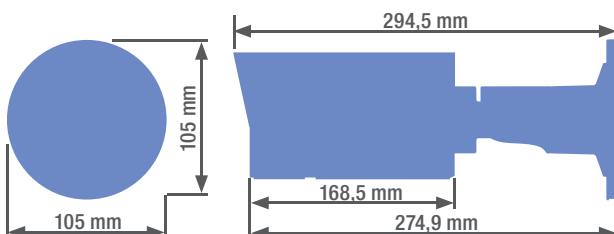

SOFTWARE AND APPS

- HYUVMS and HYUCONNECT for Android and iOS
- HYU VMS client software
- Cloud P2P service: hyucloud.hyundai-security.es

ACCESSORIES

DIMENSIONS

CAMERA

Image sensor	1/3 CMOS, 4 MP	
Effective pixels	2688(H) x 1520(V)	
Resolution	Stream 1	4MP (20 fps), 3MP (20 fps), 1080P, 720P (25/30 fps)
	Stream 2	640x360, (25/30 fps), 352x288 (25 fps), 352x240 (30 fps)
Electronic shutter	1/3s ~ 1/100.000s	
IR illumination	30 meters	
Minimum illumination	0,01 lux F1.2 (AGC On) / 0 lux IR ON	

LENS

Lens	2,8 ~ 12 mm
Viewing angle	108° ~ 31°
Focus mode	Auto

FUNCTIONS

Day/night	Auto (ICR), programmed
OSD menu	Supported
Backlight compensation	BLC (configurable area), real WDR 120 dB
Noise reduction	3D-DNR
ROI	1 fixed zone
Motion detection	Supported
Privacy mask	Supported
Image configuration	Brightness, saturation, contrast, sharpness, mirror

PHYSICAL FEATURES

Case	PVC & metal
Dimensions	91,6 x 105 x 294,5 mm
Weight	1200 g