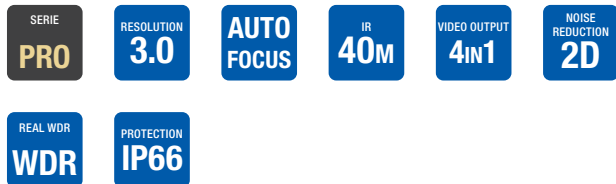

### FEATURES

- 3MP resolution with CMOS sensor
- IR illumination up to 40 meters
- 2,8 ~ 8 mm autofocus motorized lens
- Transmission distance up to 300 meters
- AWB, AGC, BLC, real WDR, 2D-DNR, Smart IR
- OSD menu
- 4 in 1 output (DIP switch): CVBS @960H, CVI @1080P, TVI @3MP, AHD @3MP
- IP66
- 3 AXIS bracket with wiring holes
- Reset button
- Waterproof cable

#### CAMERA

Image sensor	1/3 CMOS, 3 MP	
Effective pixels	1920(H) x 1536(V)	
Synchronization	Internal	
Resolution	HDTVI	3MP/1536P (1920x1536)
	AHD	3MP/1536P (1920x1536)
	HDCVI	1080P (1920x1080)
	Analog	960H (960x576)
Frames per second	PAL/NTSC: 18 fps @3MP; 25/30 fps @1080P	
Electronic shutter	PAL: 1/50s ~ 1/10.000s; NTSC: 1/60s ~ 1/10.000s	
IR illumination	2 led array: 30 ~ 40 meters	
Minimum illumination	0,01 lux F1,2 (AGC On) / 0 lux IR ON	
Video output	AHD, HDCVI, HDTVI, 1 BNC CVBS (DIP switch)	

#### PHYSICAL FEATURES

Case	PVC & metal
Dimensions	250 x 90 x 75 mm