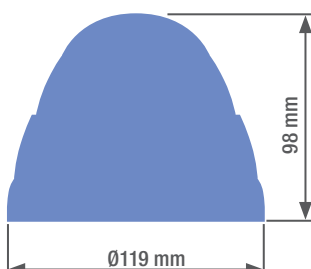

ACCESSORIES

HYU-24
Connection base

HYU-30
Wall mount

DIMENSIONS

CAMERA

Image sensor	1/2,9 Sony CMOS, 2.1 MP
Effective pixels	1985(H) x 1105(V)
Frames per second	PAL/NTSC: 25/30 fps @1080P
Electronic shutter	Auto, 1/25s ~ 1/50.000s
IR illumination	6 led array: 20 ~ 30 meters
Minimum illumination	0,01 lux F1,2 (AGC ON) / 0 lux IR ON
Video output	AHD, HDCVI, HDTVI, 1 BNC CVBS (switch via OSD)

PHYSICAL FEATURES

Case	Metal
Dimensions	Ø119 x 98 mm